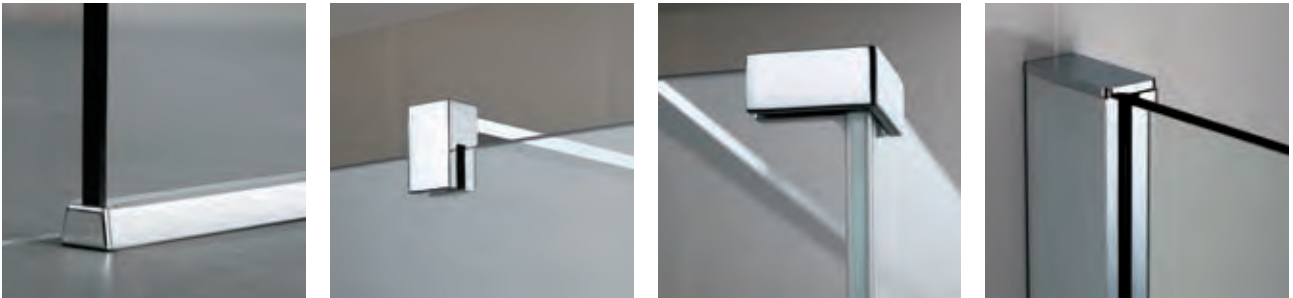

Wetrooms features

Minimalist design requires a high degree of attention to detail and innovative engineering to keep clean lines and a sleek finish. Ideal Standard's innovative adjustable profile fixings not only make installation easy, even with out-of-true walls, but also cleverly conceals the silicone to give a clean finish that is so important to wetroom design. Bracing brackets and corner connectors help conceal fixings and aluminium floor and tray strips seal the panels to the floor or tray.