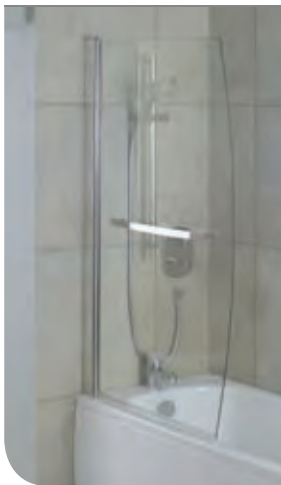

Recommended opening minimum 500mm

Bow bath screen

L6211AA Bow screen

Bow bath screen with towel rail

L6212AA Bow screen with rail

Sail bath screen

L6213AA Sail screen

Angle bath screen