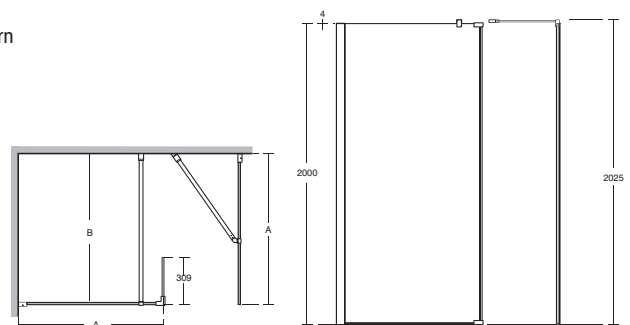

Corner wetroom with return panel and end panel

- L6220EO 700 Wetroom Panel
- L6221EO 760 Wetroom Panel
- L6222EO 800 Wetroom Panel
- L6223EO 900 Wetroom Panel
- L6224EO 1000 Wetroom Panel
- L6225EO 1200 Wetroom Panel
- L6226EO 1400 Wetroom Panel
- L6227EO 1600 Wetroom Panel
- L6228EO 300 Wetroom Panel - return
- L6229EO Bracing Bracket - Straight
- L6230EO Bracing Bracket - Angle

Panel	Dim.A	Dim.B
700	654 - 677	650 - 994
760	714 - 737	650 - 994
800	754 - 777	650 - 994
900	854 - 877	650 - 994
1000	954 - 977	650 - 994
1200	1154 - 1177	650 - 994
1400	1354 - 1377	650 - 994
1600	1554 - 1577	650 - 994

Recommended opening minimum 500mm