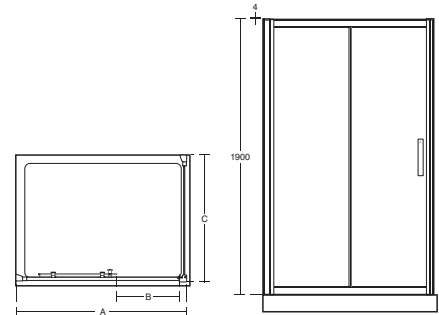

Slider alcove

- **L6288EO** 1000 Slider
- **L6289EO** 1200 Slider
- **L6290EO** 1400 Slider

Slider enclosure	Dim. A Width (mm)	Dim. B Opening (mm)
1000	950 - 1000	382
1200	1150 - 1200	435
1400	1350 - 1400	535