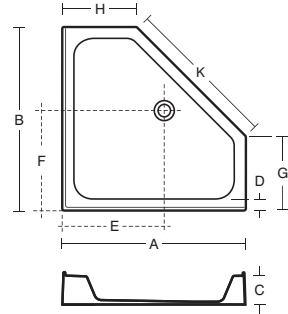

Pentagon with upstands

E708401 Space 800 Pentagon upstand stone resin tray with waste

Space 800 Pentagon upstand tray

	A	B	C	D	E	F	G	H	K
800 x 800	795	795	125	50	435	435	322	322	670
900 x 900	906	906	45	65	515	515	398	398	720