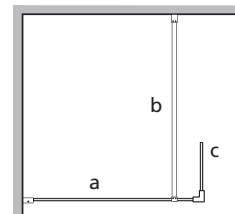

Straight panel with return panel corner or alcove

- a - panel size of your choice
- b - straight bracing bracket
- c - 300mm return panel

Straight panel with end panel corner

- a - panel size of your choice
- b - straight bracing bracket
- c - panel size of your choice
- d - angle bracing bracket