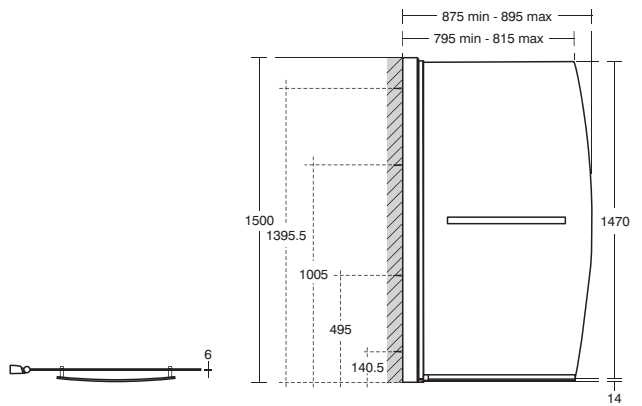

Recommended opening minimum 500mm

Bow bath screen

L6211AA Bow screen

Bow bath screen with towel rail

L6212AA Bow screen with rail

Sail bath screen

L6213AA Sail screen

Angle bath screen