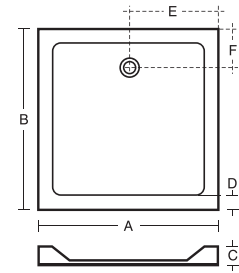

Square flat top

- L631301 Idealite 760 flat top low profile tray and waste
- L631401 Idealite 800 flat top low profile tray and waste
- L631501 Idealite 900 flat top low profile tray and waste
- L631601 Idealite 1000 flat top low profile tray and waste
- LV69967 Adhesive upstand

	A	B	C	D	E	F
760 x 760	766	766	45	65	383	190
800 x 800	806	806	45	65	403	190
900 x 900	906	906	45	65	453	190
1000 x 1000	1006	1006	45	65	503	190