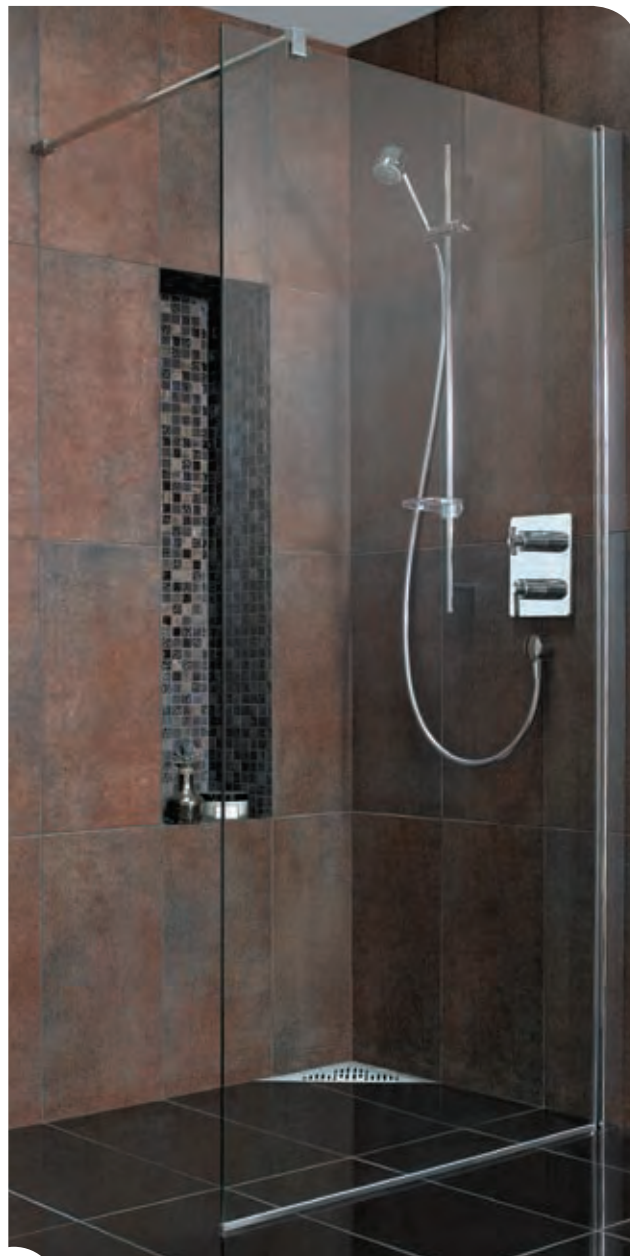

See page 38 for full range.

Shown with Moments shower column.

performance

Flexible and strong

Synergy corner connectors make adding a return panel quick and easy. As strong as they are small, these connectors keep the panels locked in place for a sturdy and robust panel installation.

Synergy 1000 x 800 corner or alcove wetroom

Minimalist design in the minimum of space. You don't have to have a huge bathroom to install a wetroom. This simple and elegant panel gives you the flexibility to install a wetroom even in smaller spaces like an en-suite.

See page 38 for full range.

Shown with Silver valve and Outline shower.

Quick and easy

Synergy's new wall profile design makes installation quick and easy. Wall fixing can be easily adjusted to ensure fixing in the grout line, leaving tiles intact.

The elegant and sophisticated feel is emphasised by the clean lines. Easy to install, thanks to Ideal Standard's adjustable wall profile, and available as a tray or wetroom installation and with and without return panels – the choice is yours. Either way, this is a panel that will add a sense of style to any bathroom.