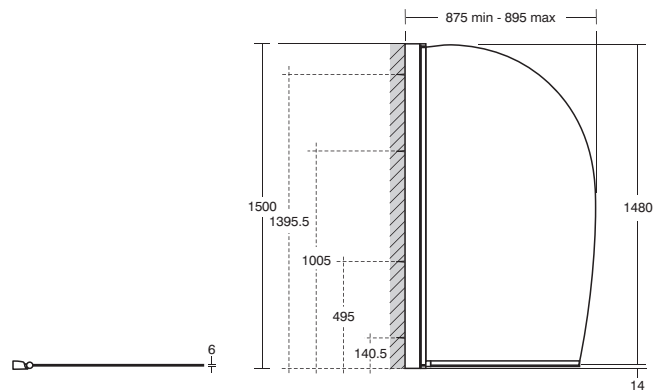

Recommended opening minimum 500mm

Bow bath screen

L6211AA Bow screen

Bow bath screen with towel rail

L6212AA Bow screen with rail

Sail bath screen

L6213AA Sail screen

Angle bath screen