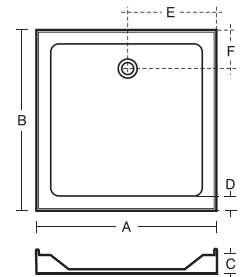

A	B	C	D	E	F
760 x 760	766	766	55	65	383	190
800 x 800	806	806	55	65	403	190
900 x 900	906	906	55	65	453	190