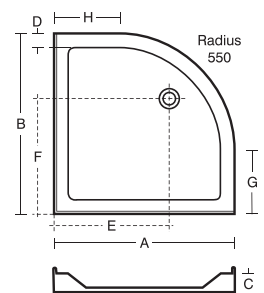

A	B	C	D	E	F	G	H
800 x 800	806	806	55	65	515	515	256	256
900 x 900	906	906	55	65	615	615	356	356

Sundries

L630901 Idealite 1200 riser kit (for use with trays up to 1200)

L631001 Idealite Quadrant riser kit

L631201 Extension kit (for use with L630901 on trays over 1200)

L630801 Idealite flexible waste pipe