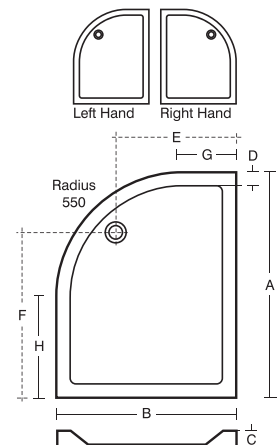

Offset Quadrant flat top

- L632901 Idealite 900 x 800 RH offset quadrant flat top low profile
- L633001 Idealite 900 x 800 LH offset quadrant flat top low profile
- L633101 Idealite 1200 x 900 RH offset quadrant flat top low profile
- L633201 Idealite 1200 x 900 LH offset quadrant flat top low profile
- LV69967 Adhesive upstand

	A	B	C	D	E	F	G	H
900 x 800	906	806	45	65	510	600	256	356
1200 x 900	1206	906	45	65	610	890	356	656