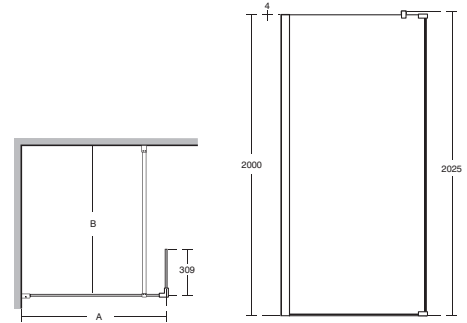

Corner or alcove wetroom with return panel

- L6220EO 700 Wetroom Panel
- L6221EO 760 Wetroom Panel
- L6222EO 800 Wetroom Panel
- L6223EO 900 Wetroom Panel
- L6224EO 1000 Wetroom Panel
- L6225EO 1200 Wetroom Panel
- L6226EO 1400 Wetroom Panel
- L6227EO 1600 Wetroom Panel
- L6228EO 300 Wetroom Panel - return
- L6229EO Bracing Bracket - Straight

Panel	Dim.A	Dim.B
700	654 - 677	650 - 994
760	714 - 737	650 - 994
800	754 - 777	650 - 994
900	854 - 877	650 - 994
1000	954 - 977	650 - 994
1200	1154 - 1177	650 - 994
1400	1354 - 1377	650 - 994
1600	1554 - 1577	650 - 994

Recommended opening minimum 500mm

Corner wetroom with end panel

- L6220EO 700 Wetroom Panel
- L6221EO 760 Wetroom Panel
- L6222EO 800 Wetroom Panel
- L6223EO 900 Wetroom Panel
- L6224EO 1000 Wetroom Panel
- L6225EO 1200 Wetroom Panel
- L6226EO 1400 Wetroom Panel
- L6227EO 1600 Wetroom Panel
- L6229EO Bracing Bracket - Straight
- L6230EO Bracing Bracket - Angle

Panel	Dim.A	Dim.B
700	654 - 677	650 - 994
760	714 - 737	650 - 994
800	754 - 777	650 - 994
900	854 - 877	650 - 994
1000	954 - 977	650 - 994
1200	1154 - 1177	650 - 994
1400	1354 - 1377	650 - 994
1600	1554 - 1577	650 - 994

Recommended opening minimum 500mm

Corner wetroom with return panel and end panel

- L6220EO 700 Wetroom Panel
- L6221EO 760 Wetroom Panel
- L6222EO 800 Wetroom Panel
- L6223EO 900 Wetroom Panel
- L6224EO 1000 Wetroom Panel
- L6225EO 1200 Wetroom Panel
- L6226EO 1400 Wetroom Panel
- L6227EO 1600 Wetroom Panel
- L6228EO 300 Wetroom Panel - return
- L6229EO Bracing Bracket - Straight
- L6230EO Bracing Bracket - Angle

Panel	Dim.A	Dim.B
700	654 - 677	650 - 994
760	714 - 737	650 - 994
800	754 - 777	650 - 994
900	854 - 877	650 - 994
1000	954 - 977	650 - 994
1200	1154 - 1177	650 - 994
1400	1354 - 1377	650 - 994
1600	1554 - 1577	650 - 994

Recommended opening minimum 500mm