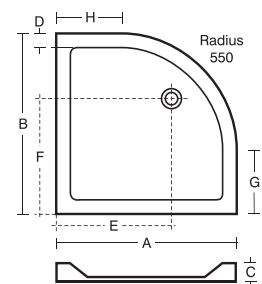

Quadrant flat top

- L632601 Idealite 800 quadrant flat top low profile tray and waste
- L632701 Idealite 900 quadrant flat top low profile tray and waste
- L632801 Idealite 1000 quadrant flat top low profile tray and waste
- LV69967 Adhesive upstand

	A	B	C	D	E	F	G	H
800 x 800	806	806	45	65	500	500	256	256
900 x 900	906	906	45	65	600	600	356	356
1000 x 1000	1006	1006	45	65	700	700	456	456