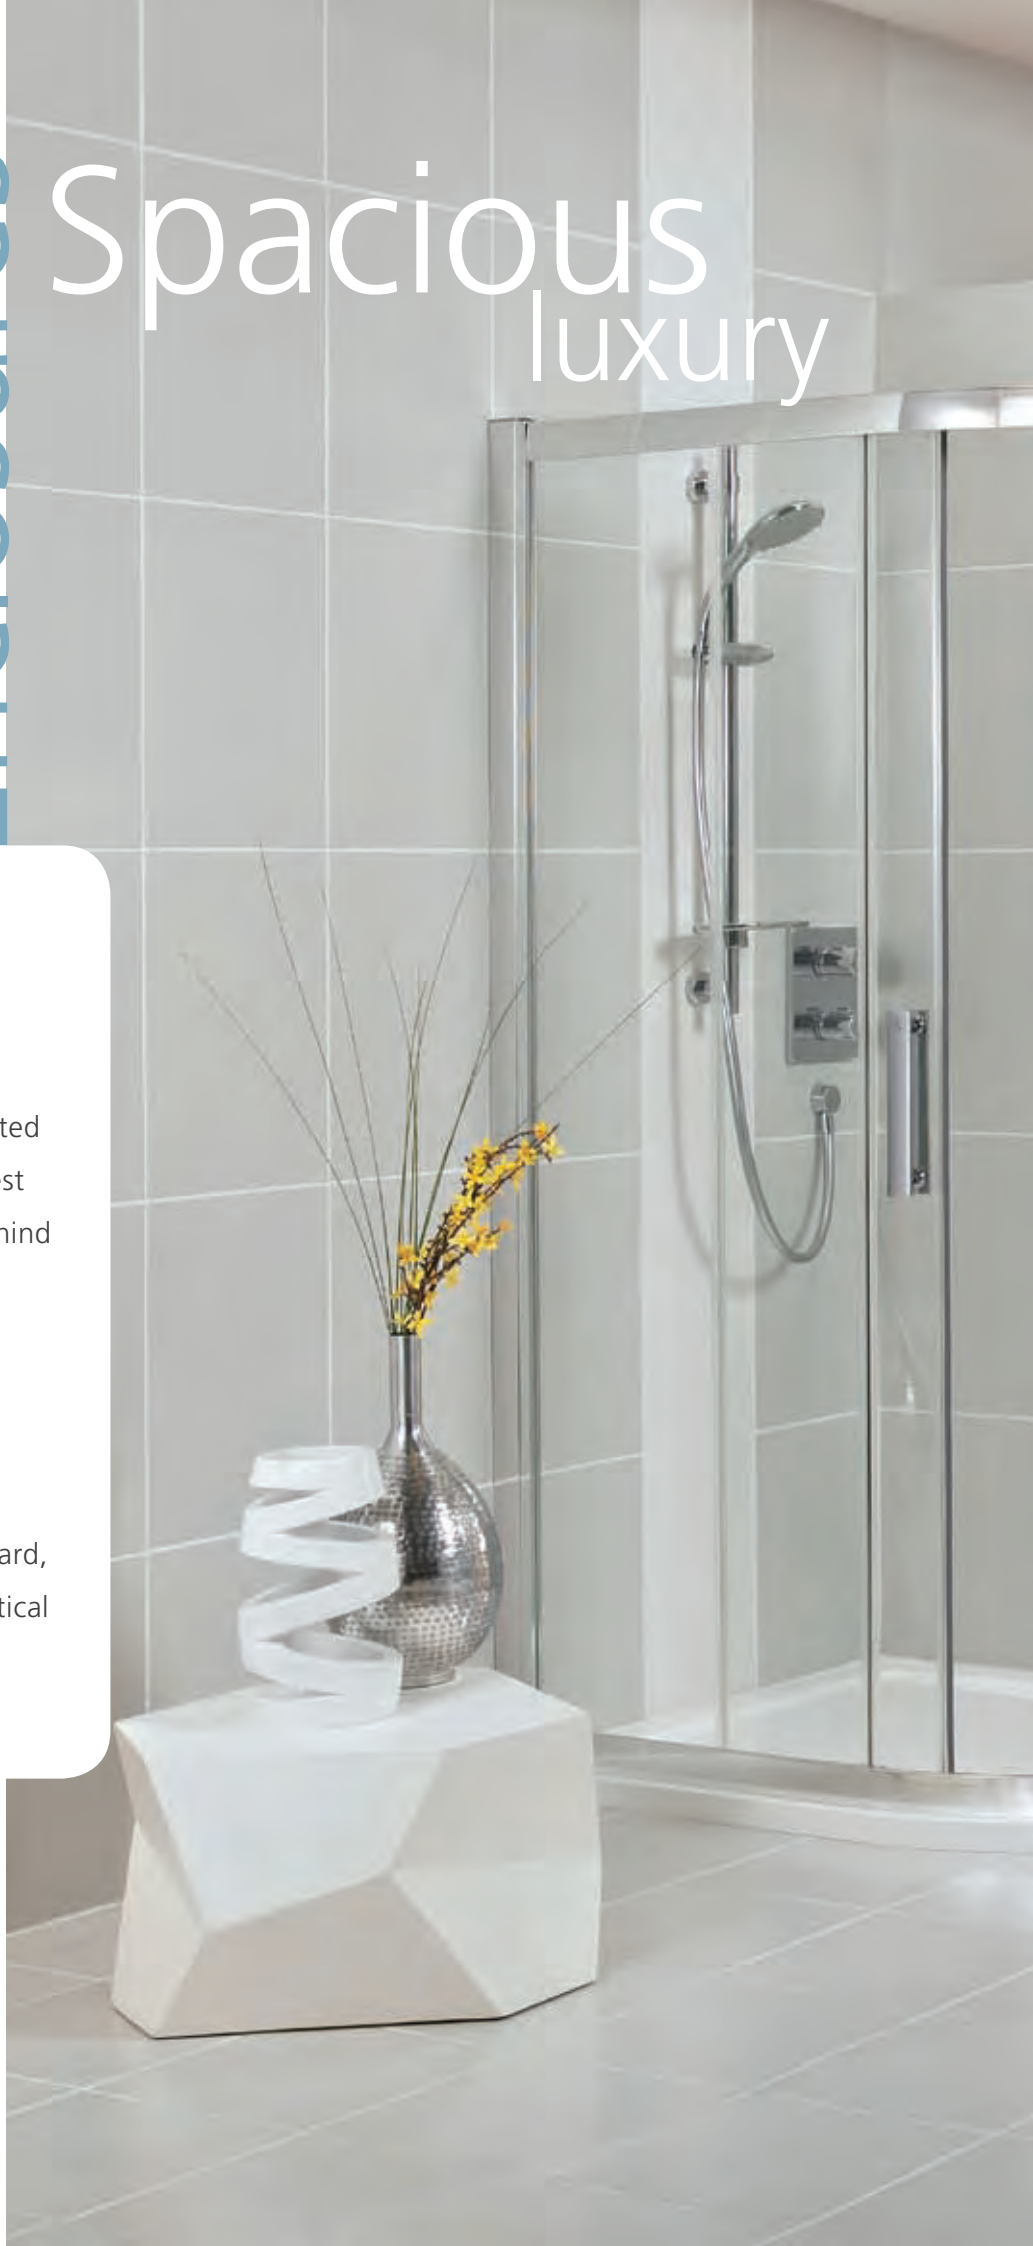

Horizontal Adjustment. The profile can be adjusted horizontally to allow for out-of-true walls

Power Shower Tested. Enclosures have been power shower tested to ensure the seals are watertight

Horizontal and Vertical Adjustment. The profile can be adjusted horizontally and vertically to allow for fixing into grout lines rather than onto tiles

Enclosures

Spacious luxury

Synergy enclosures are semi-framed, clean and stylish, designed to maximise the showering area, even in restricted spaces, to give you the very best showering experience. But, behind all the style, this is a collection that has been built to last. Backed by the Ideal Standard 10 year guarantee and with 8mm toughened safety glass with IdealClean finish as standard, Synergy enclosures are as practical as they are good looking.