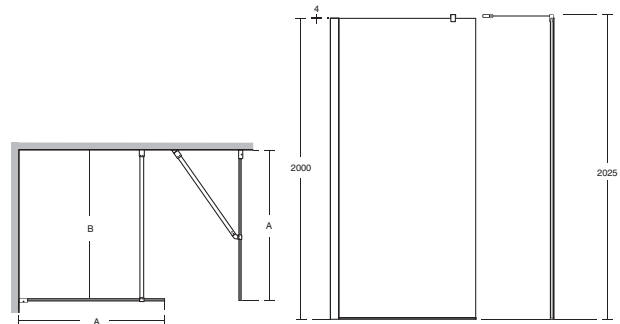

Corner wetroom with end panel

- L6220EO 700 Wetroom Panel
- L6221EO 760 Wetroom Panel
- L6222EO 800 Wetroom Panel
- L6223EO 900 Wetroom Panel
- L6224EO 1000 Wetroom Panel
- L6225EO 1200 Wetroom Panel
- L6226EO 1400 Wetroom Panel
- L6227EO 1600 Wetroom Panel
- L6229EO Bracing Bracket - Straight
- L6230EO Bracing Bracket - Angle

Panel	Dim.A	Dim.B
700	654 - 677	650 - 994
760	714 - 737	650 - 994
800	754 - 777	650 - 994
900	854 - 877	650 - 994
1000	954 - 977	650 - 994
1200	1154 - 1177	650 - 994
1400	1354 - 1377	650 - 994
1600	1554 - 1577	650 - 994

Recommended opening minimum 500mm