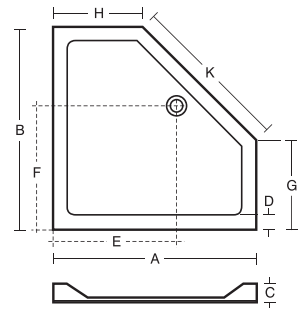

Pentagon with upstands

E708401 Space 800 Pentagon upstand stone resin tray with waste

Idealite 900 Pentagon flat top tray

	A	B	C	D	E	F	G	H	K
800 x 800	795	795	125	50	435	435	322	322	670
900 x 900	906	906	45	65	515	515	398	398	720