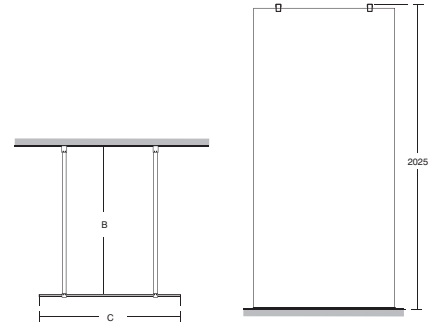

Dual access wetroom with return panels

- L6220EO 700 Wetroom Panel
- L6221EO 760 Wetroom Panel
- L6222EO 800 Wetroom Panel
- L6223EO 900 Wetroom Panel
- L6224EO 1000 Wetroom Panel
- L6225EO 1200 Wetroom Panel
- L6226EO 1400 Wetroom Panel
- L6227EO 1600 Wetroom Panel
- L6228EO 300 Wetroom Panel - return
- L6229EO Bracing Bracket - Straight

Panel	Dim.B	Dim.C
700	650 - 994	638
760	650 - 994	698
800	650 - 994	738
900	650 - 994	838
1000	650 - 994	938
1200	650 - 994	1138
1400	650 - 994	1338
1600	650 - 994	1538

Recommended opening minimum 500mm