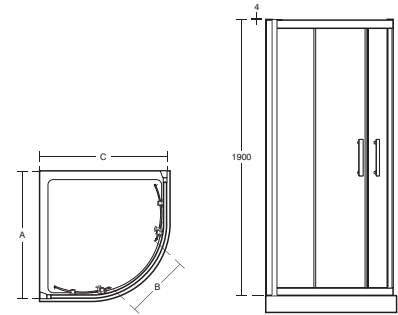

Innovation

Idealite

Idealite low profile shower trays are substantially lighter than conventional shower trays. With a height of just 45mm they are strong and durable with contemporary good looks.

Riser tray kit

Idealite shower trays can be fitted with risers when pipework is above floor level. Once in position the tray is easily levelled by adjusting the height of each leg.

The range includes shower trays with integral upstands.

The upstand is designed to be tiled over and allows for tiling down to the shower tray surface (see below). Where an upstand is not required around the whole tray, a roll of flexible adhesive upstand is available to purchase which can be cut to size as required.

Quadrant

- L6283EO** 800 Quadrant
- L6284EO** 900 Quadrant
- L6285EO** 1000 Quadrant
- L6286EO** 900 x 800 Offset Quadrant
- L6287EO** 1200 x 900 Offset Quadrant

Quadrant enclosure	Dim. A Width (mm)	Dim. B Opening (mm)	Dim. C Width (mm)
800	755 - 780	415	755 - 780
900	855 - 880	535	855 - 880
1000	955 - 980	535	955 - 980
900 x 800	855 - 880	448	755 - 780
1200 x 900	1155 - 1180	535	855 - 880