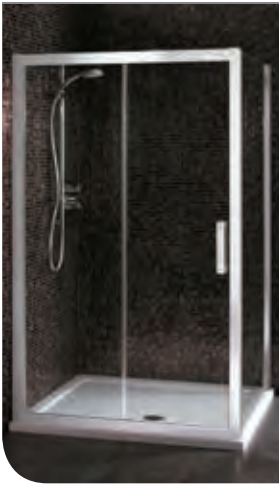

Slider corner

- **L6288EO** 1000 Slider
- **L6289EO** 1200 Slider
- **L6290EO** 1400 Slider
- **L6216EO** 760 Side Panel
- **L6217EO** 800 Side Panel
- **L6218EO** 900 Side Panel
- **L6219EO** 1000 Side Panel

Slider enclosure	Dim. A Width (mm)	Dim. B Opening (mm)
1000	952 - 1002	382
1200	1152 - 1202	435
1400	1352 - 1402	535

Side panel	Dim. C Width (mm)
760	708 - 733
800	748 - 773
900	848 - 873
1000	948 - 973