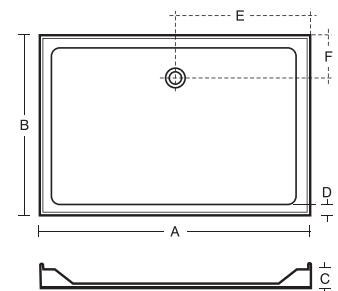

A	B	C	D	E	F
900 x 760	906	766	55	65	453	190
1000 x 800	1006	806	55	65	503	190
1200 x 760	1206	766	55	65	603	190
1200 x 800	1206	806	55	65	603	190
1400 x 900	1406	906	55	65	703	190