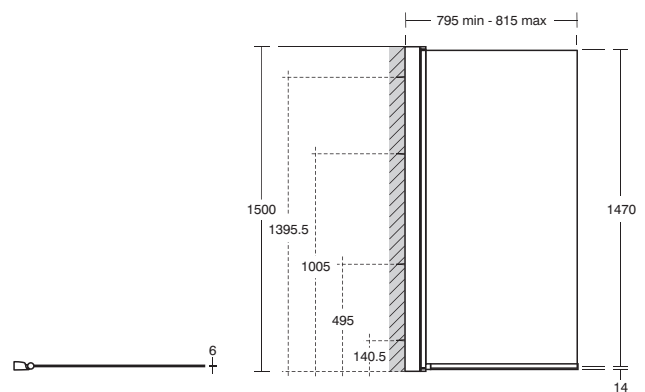

Angle bath screen

L6210AA Angle screen