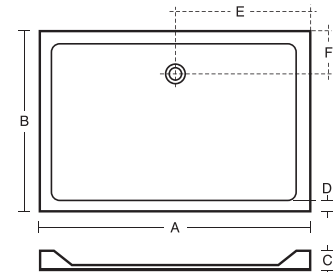

Rectangular flat top

- L631701 Idealite 900 x 760 flat top low profile tray and waste
- L631801 Idealite 900 x 800 flat top low profile tray and waste
- L631901 Idealite 1000 x 800 flat top low profile tray and waste
- L632001 Idealite 1200 x 760 flat top low profile tray and waste
- L632101 Idealite 1200 x 800 flat top low profile tray and waste
- L632201 Idealite 1200 x 900 flat top low profile tray and waste
- L632301 Idealite 1400 x 900 flat top low profile tray and waste
- L632401 Idealite 1600 x 800 flat top low profile tray and waste
- L632501 Idealite 1700 x 750 flat top low profile tray and waste
- LV69967 Adhesive upstand

	A	B	C	D	E	F
900 x 760	906	766	45	65	453	190
900 x 800	906	806	45	65	453	190
1000 x 800	1006	806	45	65	503	190
1200 x 760	1206	766	45	65	603	190
1200 x 800	1206	806	45	65	603	190
1200 x 900	1206	906	45	65	603	190
1400 x 900	1406	906	45	65	703	190
1600 x 800	1606	806	45	65	803	190
1700 x 750	1700	750	45	65	850	190